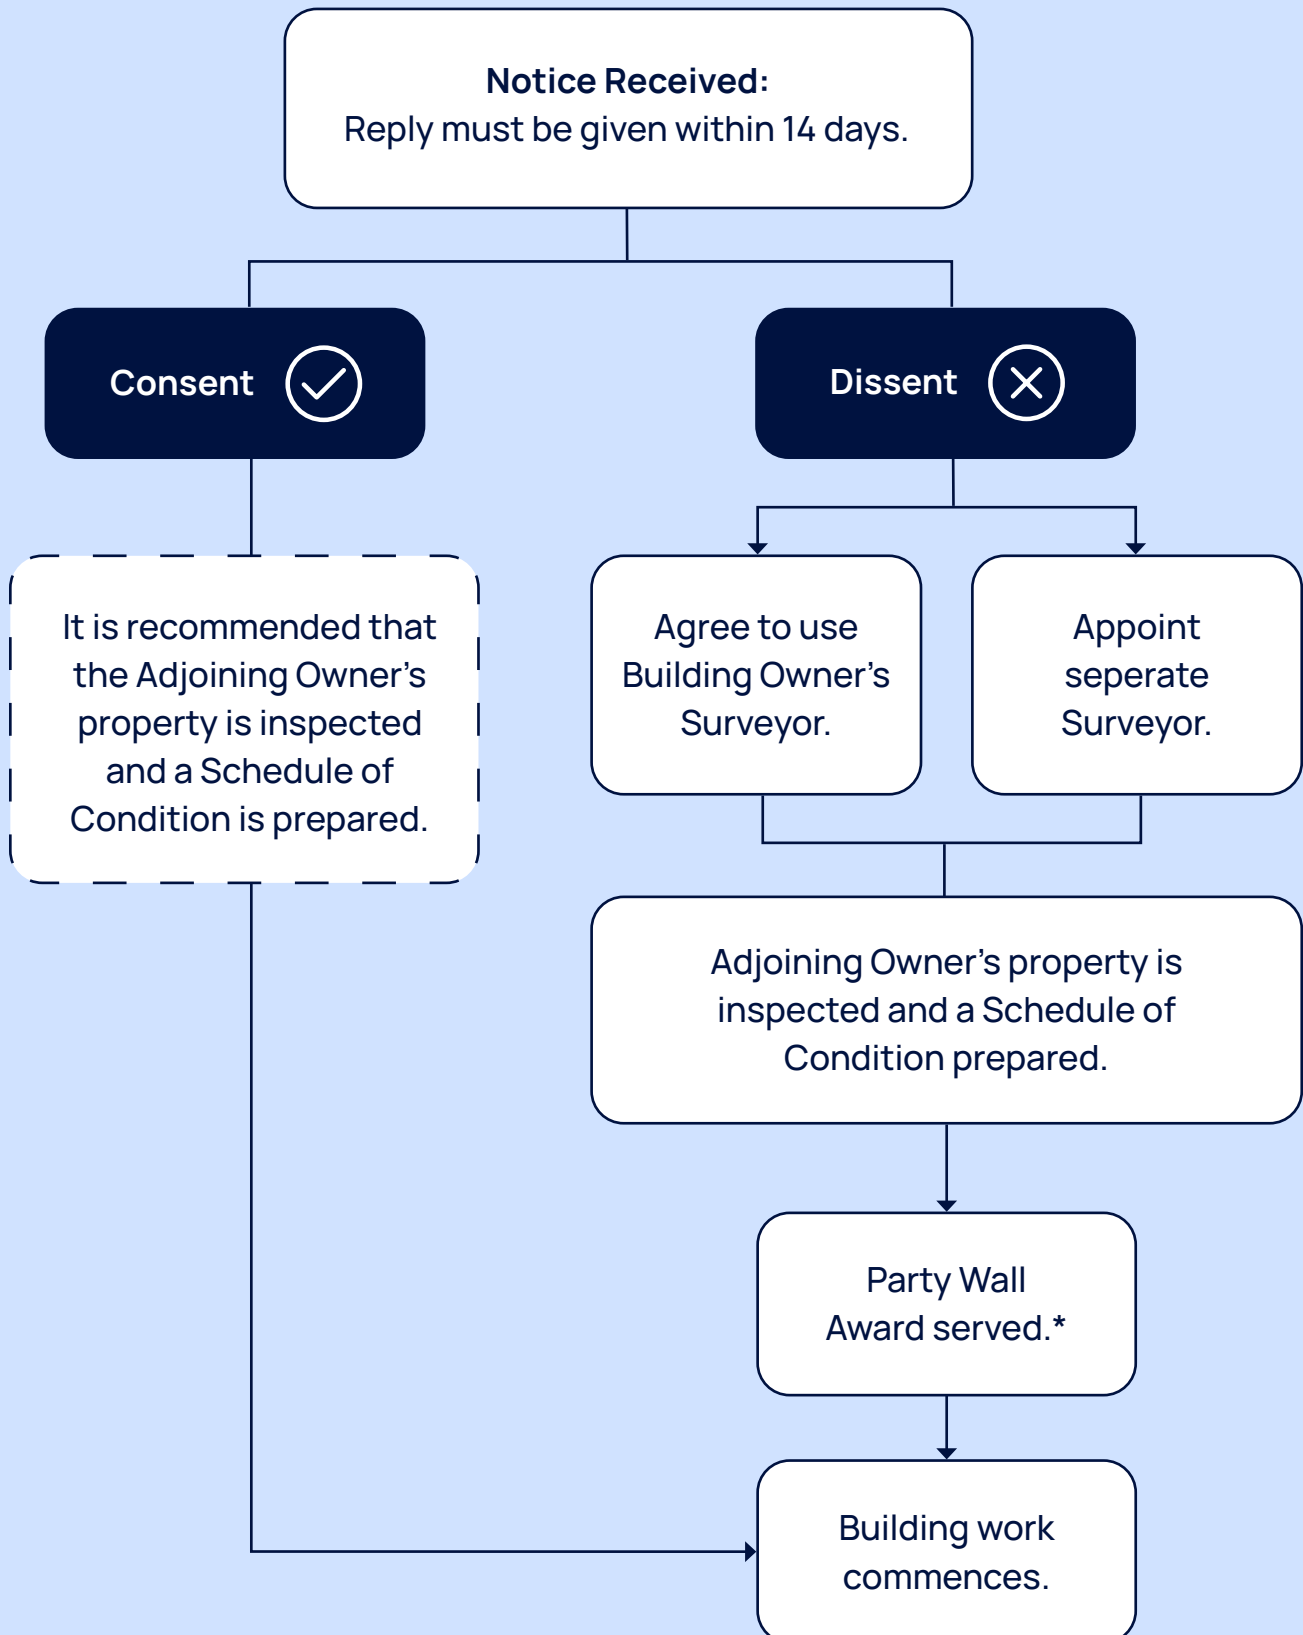

Adjoining Owner

Cubit
Party Wall
Surveyors

*Awards can be appealed within 14 days at County Court.